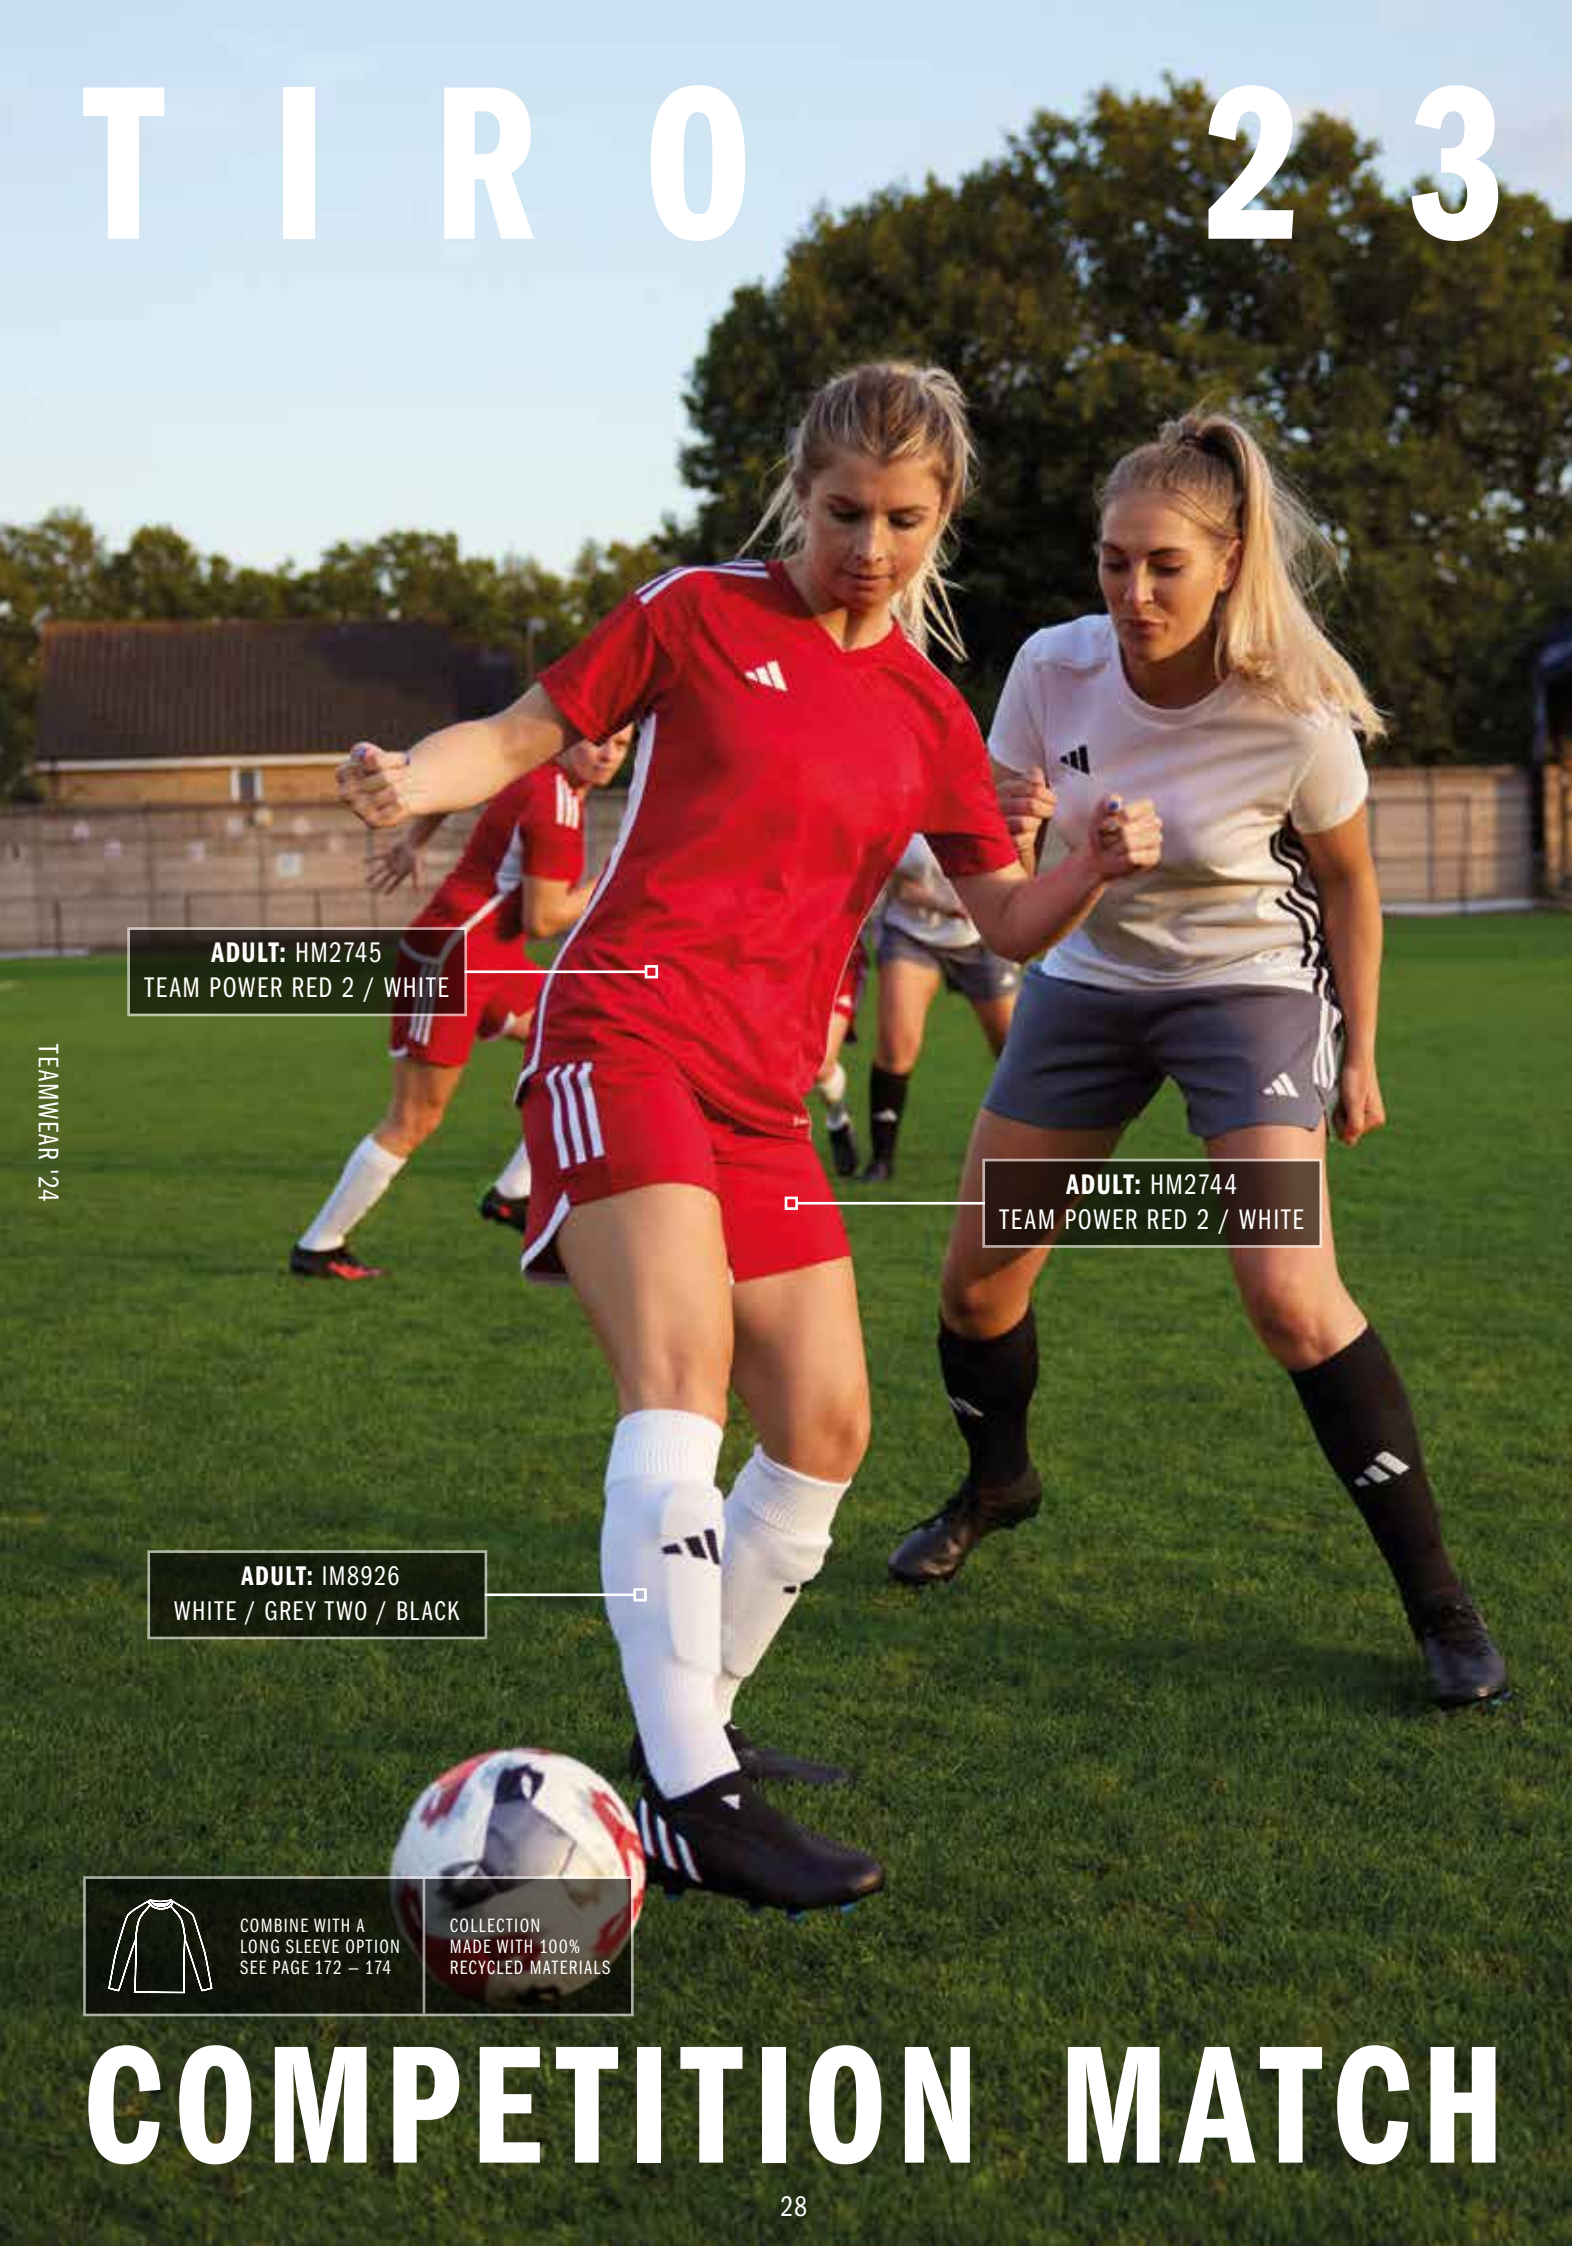

TIRO 23

ADULT: HM2745
TEAM POWER RED 2 / WHITE

ADULT: HM2744
TEAM POWER RED 2 / WHITE

ADULT: IM8926
WHITE / GREY TWO / BLACK

COMBINE WITH A LONG SLEEVE OPTION SEE PAGE 172 – 174

COLLECTION MADE WITH 100% RECYCLED MATERIALS

COMPETITION MATCH

WOMEN'S MATCHWEAR

TIRO 23 COMPETITION MATCHDAY JERSEY

TIRO23 C M JSYW

FIT: REGULAR
MAIN MATERIAL: 100% RECYCLED POLYESTER

ADULT: 50 € / 40 £ | **SIZES:** 2XS, XS, S, M, L, XL, 2XL

LIFECYCLE → **FEB 2025**

🔒 EXCLUSIVE TO TEAMWEAR SPECIALISTS

TIRO 23 COMPETITION MATCH SHORT WOMEN

TIRO23 C M SHOW

FIT: REGULAR
MAIN MATERIAL: 100% RECYCLED POLYESTER

ADULT: 40 € / 35 £ | **SIZES:** 2XS, XS, S, M, L, XL, 2XL

LIFECYCLE → **FEB 2025**

MATCHES BEST WITH TIRO 23 COMPETITION MATCH SHORT WOMEN:

TEAMWEAR '24

TEAMWEAR '24