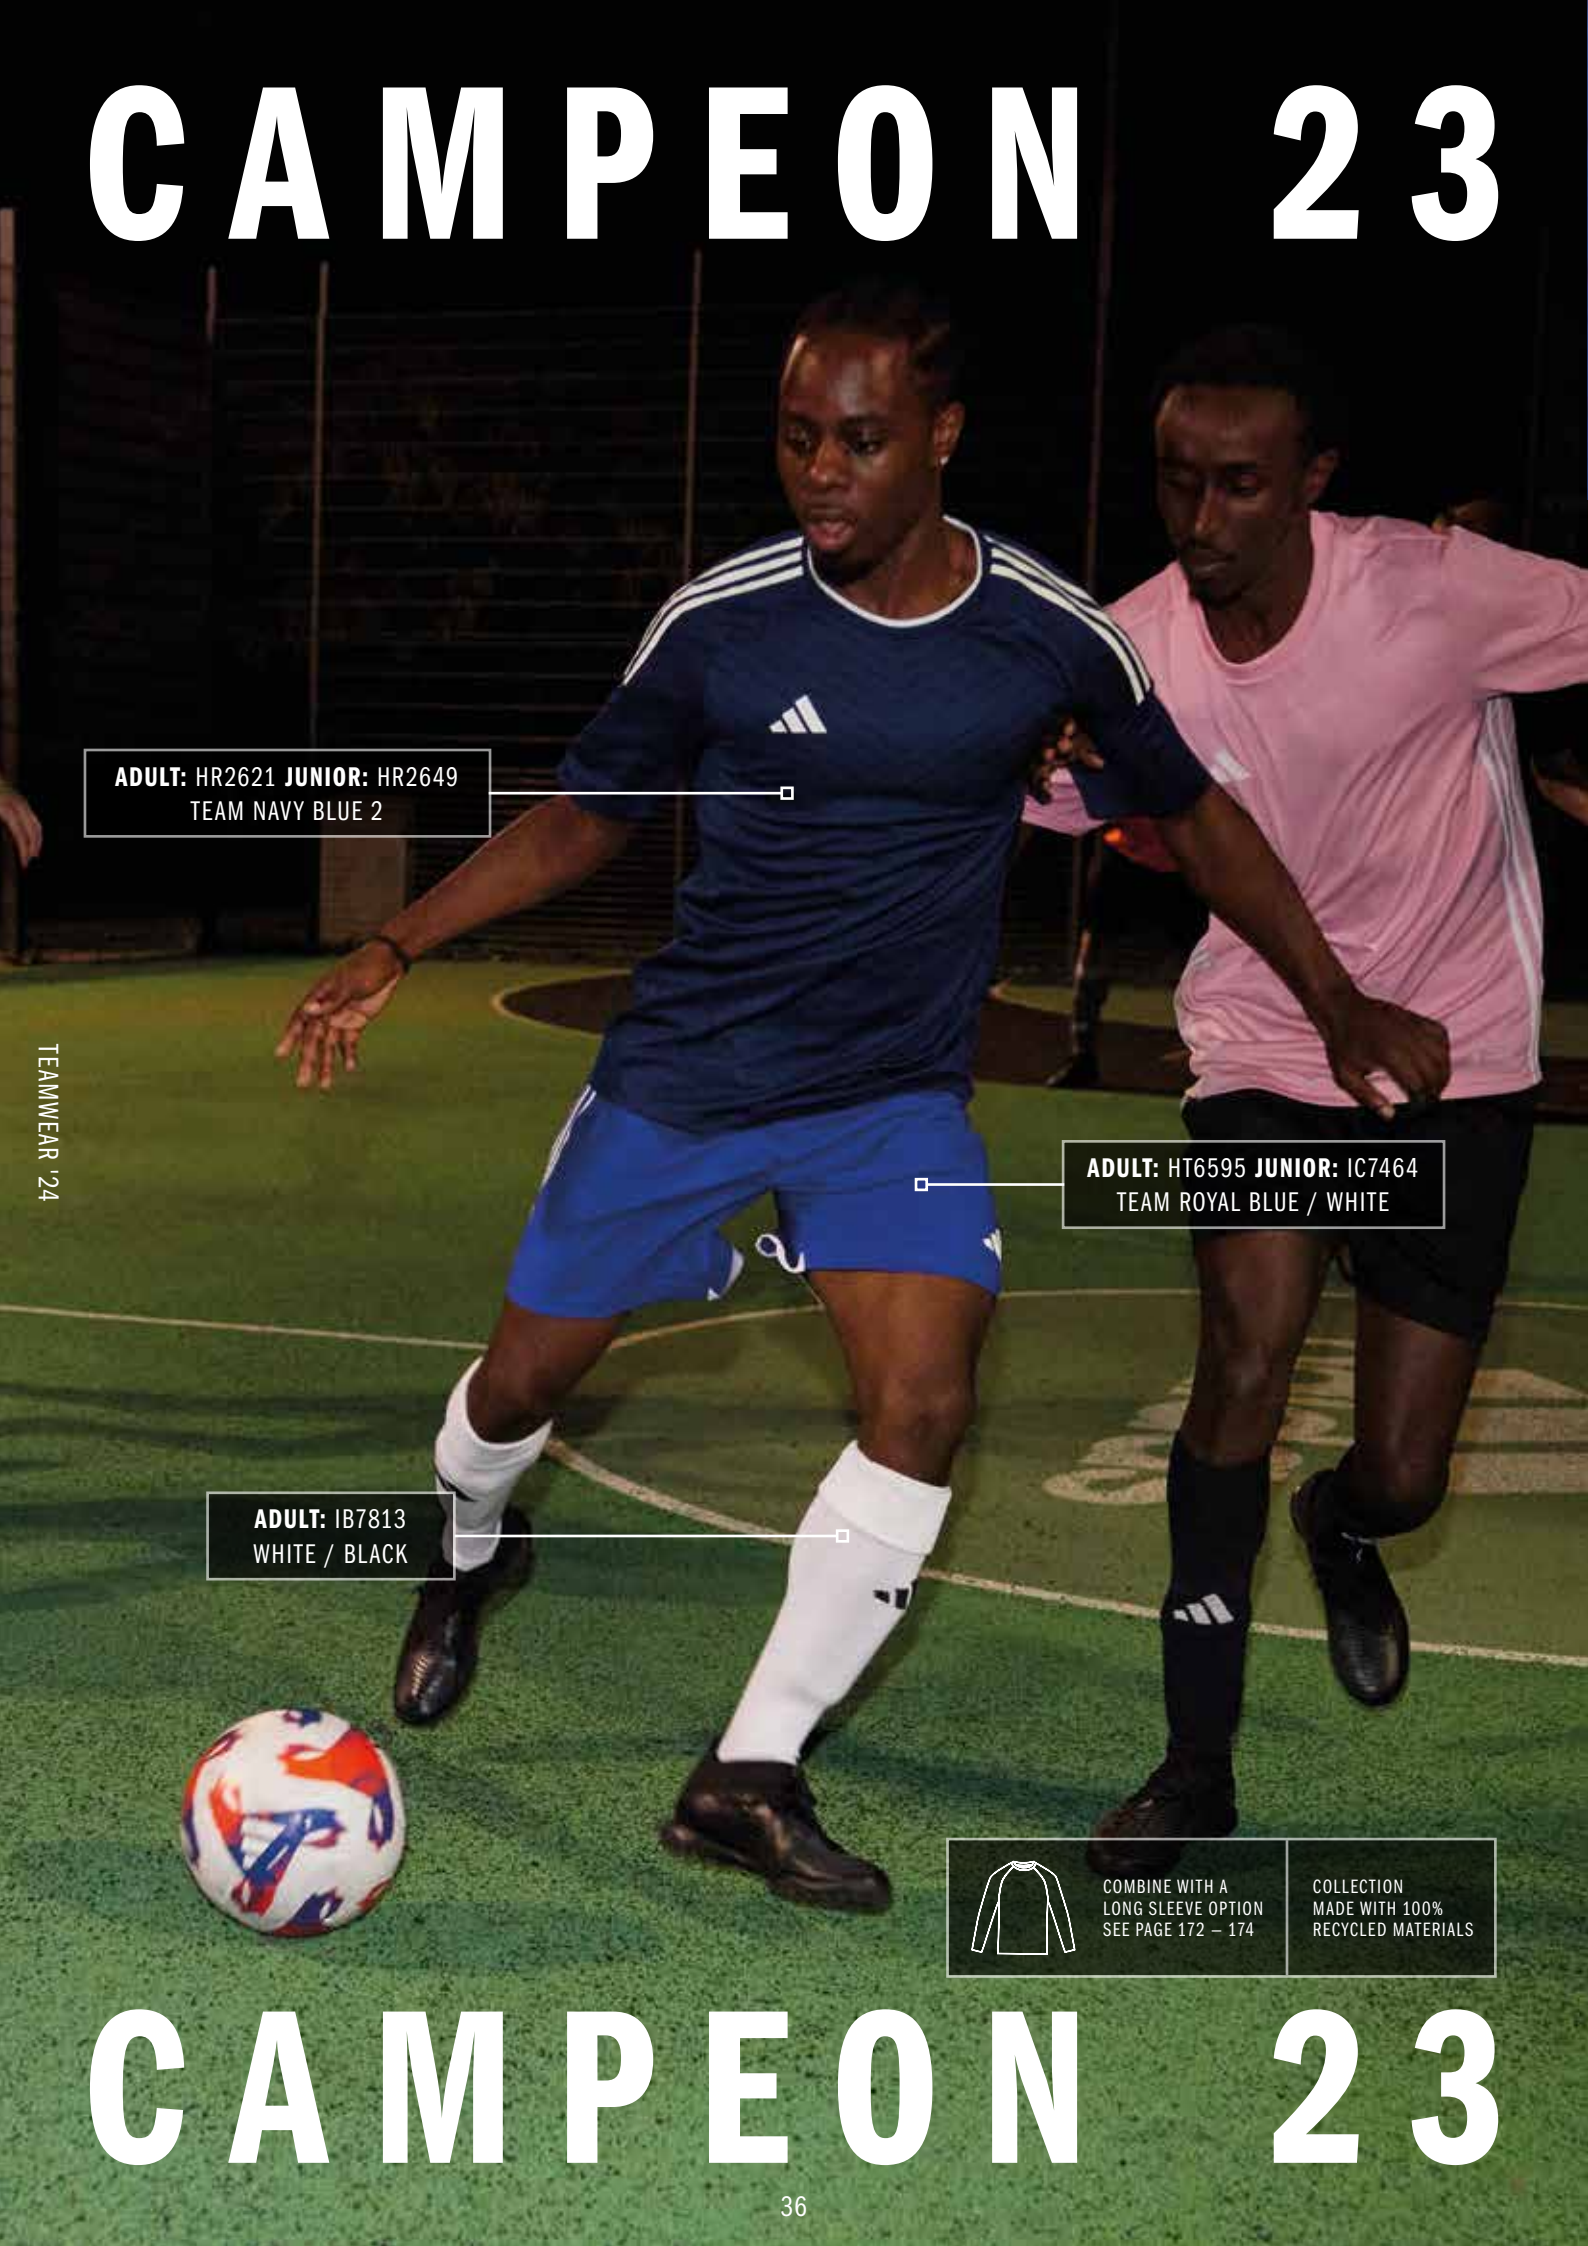

CAMPEON 23

ADULT: HR2621 **JUNIOR:** HR2649
TEAM NAVY BLUE 2

ADULT: HT6595 **JUNIOR:** IC7464
TEAM ROYAL BLUE / WHITE

ADULT: IB7813
WHITE / BLACK

COMBINE WITH A
LONG SLEEVE OPTION
SEE PAGE 172 – 174

COLLECTION
MADE WITH 100%
RECYCLED MATERIALS

CAMPEON 23

MEN'S & YOUTH MATCHWEAR

CAMPEON 23 JERSEY

CAMPEON 23 JSY

FIT: SLIM

MAIN MATERIAL: 100% RECYCLED POLYESTER

ADULT: 35 € / 30 £

JUNIOR: 30 € / 23 £

SIZES: XS, S, M, L, XL, 2XL, 3XL

SIZES: 5-6Y, 7-8Y, 9-10Y, 11-12Y, 13-14Y, 15-16Y

LIFECYCLE → **FEB 2026**

🔒 EXCLUSIVE TO TEAMWEAR SPECIALISTS

KEY
ARTICLE

ADULT: HR2621 **JUNIOR:** HR2649
TEAM NAVY BLUE 2

ADULT: HR2623 **JUNIOR:** HS0537
BLACK

ADULT: HR2622 **JUNIOR:** HR2648
TEAM POWER RED 2

ADULT: HR2620 **JUNIOR:** HR2650
TEAM ROYAL BLUE

ADULT: IB4923 **JUNIOR:** IB4924
TEAM GREEN

ADULT: IC1235 **JUNIOR:** IC1243
TEAM ORANGE

ADULT: HT6550 **JUNIOR:** HR2647
WHITE / BLACK