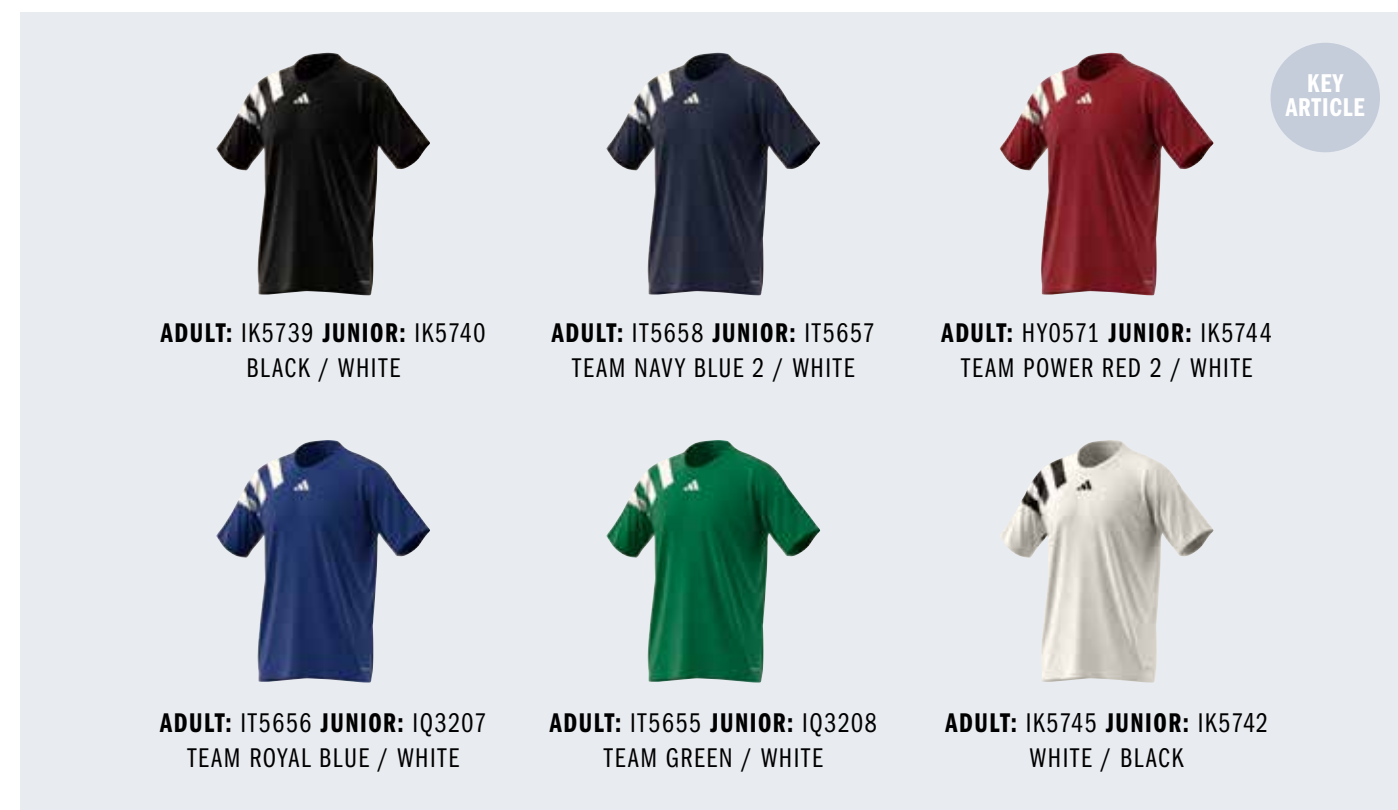

FORTORE 23

MEN'S & YOUTH MATCHWEAR

FORTORE 23 JERSEY

FORTORE23 JSY

FIT: REGULAR

MAIN MATERIAL: 100% RECYCLED POLYESTER

ADULT: 28 € / 23 £

SIZES: XS, S, M, L, XL, 2XL, 3XL

JUNIOR: 25 € / 18 £

SIZES: 5-6Y, 7-8Y, 9-10Y, 11-12Y, 13-14Y, 15-16Y

LIFECYCLE → FEB 2027

ADULT: IT5652 JUNIOR: IT5651
TEAM COLL BURGUNDY 2 /
TEAM LIGHT BLUE

ADULT: IQ3210 JUNIOR: IQ3214
TEAM COLL BURGUNDY 2 /
TEAM LIGHT BLUE WHITE

ADULT: IM8904
SEMI BLUE BURST / TEAM ROYAL BLUE

COMBINE WITH A
LONG SLEEVE OPTION
SEE PAGE 172 – 174

COLLECTION
MADE WITH 100%
RECYCLED MATERIALS

FORTORE 23

ADULT: IK5739 JUNIOR: IK5740
BLACK / WHITE

ADULT: IT5658 JUNIOR: IT5657
TEAM NAVY BLUE 2 / WHITE

ADULT: HY0571 JUNIOR: IK5744
TEAM POWER RED 2 / WHITE

ADULT: IT5656 JUNIOR: IQ3207
TEAM ROYAL BLUE / WHITE

ADULT: IT5655 JUNIOR: IQ3208
TEAM GREEN / WHITE

ADULT: IK5745 JUNIOR: IK5742
WHITE / BLACK

ADULT: IK5772 JUNIOR: IK5774
TEAM LIGHT GREY / WHITE

ADULT: IT5652 JUNIOR: IT5651
TEAM COLL BURGUNDY 2 / TEAM LIGHT BLUE

ADULT: IK5737 JUNIOR: IK5730
BLACK / TEAM GREEN / TEAM YELLOW
/ TEAM COLLEG RED

ADULT: IK5738 JUNIOR: IK5727
TEAM NAVY BLUE 2 /
TEAM COLLEG RED / WHITE /
TEAM ROYAL BLUE